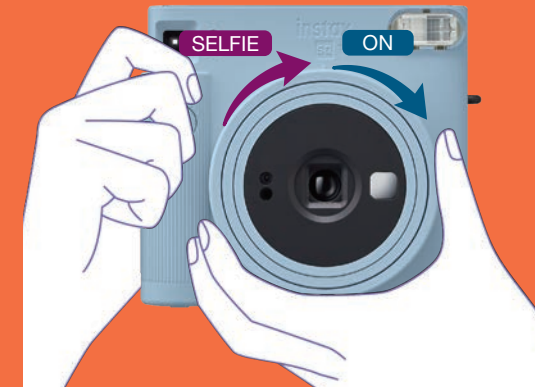

Limitless creativity with the freedom and form of a wider frame.

*When compared to an instax mini film (86mmx54mm)

instax SQUARE: 86mmx72mm

Key features

Auto exposure

Capture bright photos even in dark spaces - no special settings needed.

Selfie mode

Get perfectly clear selfies with Selfie mode.

Position yourself in the selfie mirror for the best shot!

Selfie mode is also great for close-ups.

Simple operation

Twist the lens to turn it on.
Twist it again for Selfie mode.

Twist to ON

Power ON

Twist to SELFIE

Selfie mode