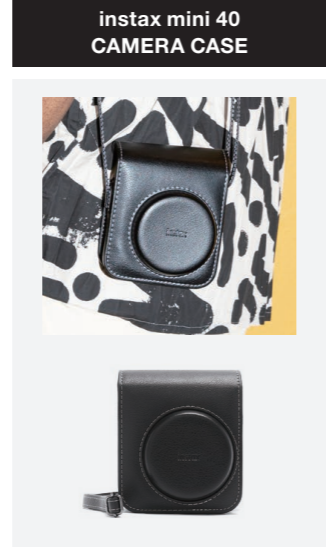

SPECIFICATIONS

Film	FUJIFILM instax mini instant film
Photo Picture Size	62 mm × 46 mm
Lens	2 components, 2 elements, f = 60 mm, 1:12.7
Viewfinder	Real image finder, 0.37×, with target spot
Shooting Range	0.3 m and beyond (use Selfie mode for 0.3 m to 0.5 m)
Shutter	Programmed electronic shutter 1/2 to 1/250 sec. Slow synchro for low light
Exposure Control	Automatic, Lv 5.0 to 14.5 (ISO 800)
Film Ejection	Automatic
Film Developing Time	Approx. 90 seconds (varies depending on the ambient temperature)
Flash	Constant firing flash (automatic light adjustment), recycle time: 6.5 seconds or less (when using new batteries), effective flash range: 0.3 to 2.7 m
Power Supply	Two AA-size alkaline batteries (LR6), capacity: approx. 10 instax mini film packs of 10 exposures each * Manganese batteries cannot be used.
Auto Power Off Time	After 5 minutes
Other	Includes film counter and film pack confirmation window
Dimensions	104 mm × 121 mm × 65 mm
Weight	330 g (without batteries, strap, and film)

*The instax prints depicted are for illustrative purposes only.

*Specifications are subject to change without notice.

*Due to the nature of the catalog's printing, colors may appear slightly different from the actual products.

FUJIFILM
Value from Innovation